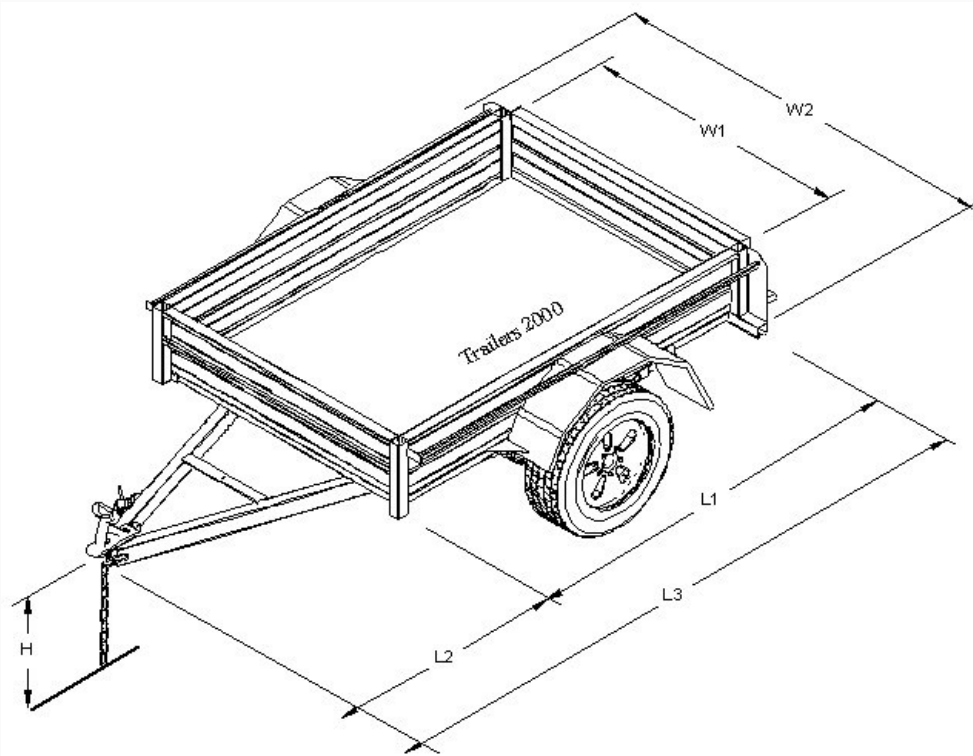

Specifications for Single Axle Galvanised & Painted Trailer

Floor	Galvanised Checker Plate Zinc (Galvaneal)
Chassis	Galvanised Square Section
Drawbar	75 x 50 Galvanised RHS
Body Panels	Galvanised Zinc (Galvaneal) Steel
Coupling	Zinc Plated Quick Release Coupling
Springs	Slipper Springs
Axle	39mm Diameter Solid High Tensile Steel
Hubs	150mm Cast Steel Trailer Hubs
Bearings	Standard L.M. Series Holden
Wheels & Tyres	New 13" & 14"
Tie Rails	Square Tie Rails
Lights	Combination Lamps
Jockey Wheel Clamp	Included

Size	H	L1	L2	L3	W1	W2
5 x 3'6"	450mm	1500mm	1100mm	2600mm	1050mm	1530mm
6 x 4	450mm	1800mm	1250mm	3050mm	1200mm	1680mm
7 x 4	450mm	2100mm	1340mm	3440mm	1200mm	1680mm
7 x 5	450mm	2100mm	1380mm	3480mm	1500mm	1980mm
8 x 5	450mm	2400mm	1500mm	3900mm	1500mm	1980mm