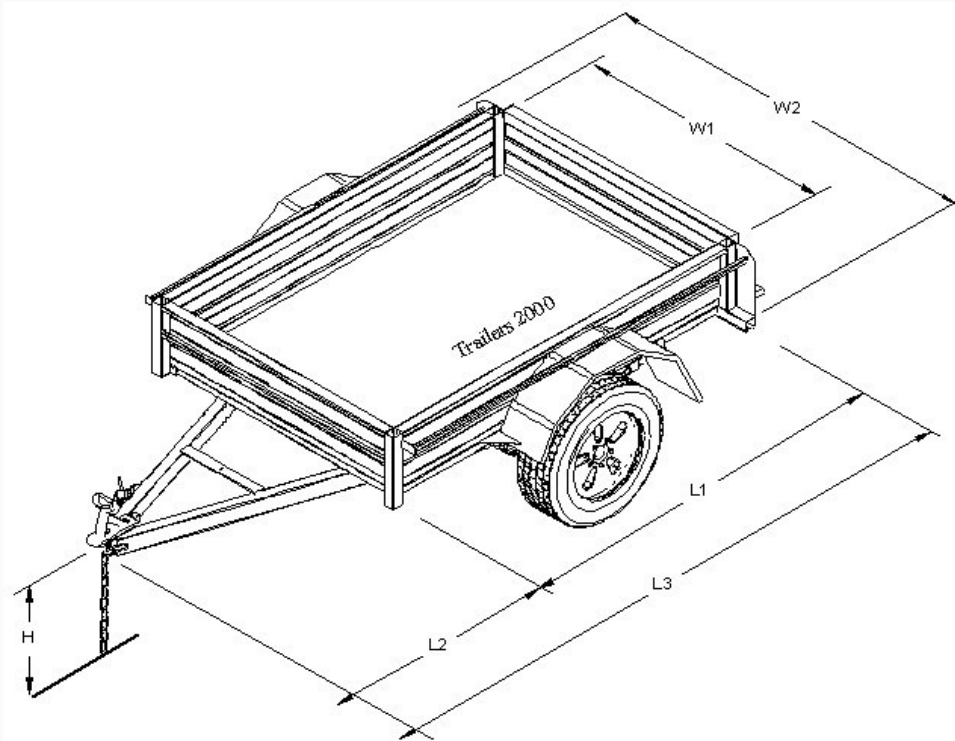

Specifications for Golf Buggy Trailer

Dimensions	8' x 4'6" (2400mm x 1325mm)
Floor	Galvanised Checker Plate
Chassis	Galvanised Square Section
Drawbar	75 x 50 Galvanised RHS
Body Panels	Zinc (Galvaneal) Steel
Coupling	Zinc Plated Quick Release Coupling
Springs	5 Leaf Slipper Springs
Axle	40mm Square Solid High Tensile Drop Axle
Hubs	150mm Cast Steel Trailer Hubs
Bearings	Standard L.M. Series Holden
Wheels & Tyres	14" Second Hand
Tilt	Manual Tilt
Ramp	Tailgate Ramp
Tie Rails	Square Tie Rails
Lights	LED
Jockey Wheel Clamp	Included