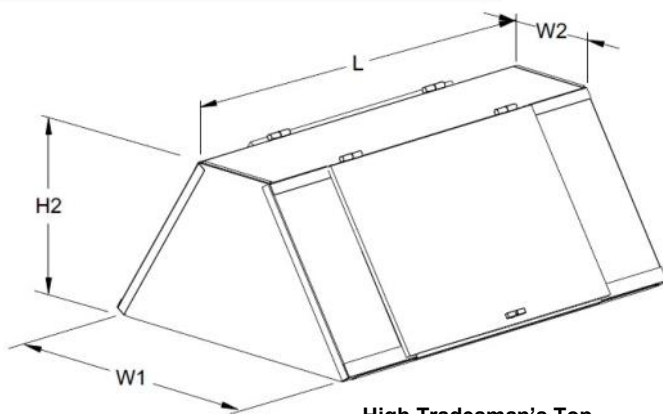

Standard Tradesman's Top

High Tradesman's Top

Specifications for Galvanised & Painted Tradesman's Trailer

Floor	Galvanised Checker Plate Zinc (Galvaneal)
Chassis	Galvanised Square Section
Drawbar	75 x 50 Galvanised RHS
Body Panels	Galvanised Zinc (Galvaneal) Steel
Coupling	Zinc Plated Quick Release Coupling
Springs	Slipper Springs
Axle	39mm Diameter Solid High Tensile Steel
Hubs	150mm Cast Steel Trailer Hubs
Bearings	Standard L.M. Series Holden
Wheels & Tyres	New 13' & 14"
Tie Rails	Square Tie Rails
Lights	LED
Jockey Wheel Clamp	Included

Size	H1	H2	L	W1	W2
6 x 4	515mm	785mm	1900mm	1300mm	430mm
7 x 4	515mm	785mm	2200mm	1300mm	430mm
7 x 5	670mm	1020mm	2200mm	1600mm	430mm
8 x 5	670mm	1020mm	2500mm	1600mm	430mm

Trailers 2000 Pty Limited
 Address: 10 Biondi Crescent, (P O Box 2) Beerwah Queensland, Australia 4519
 Telephone: 07 5494 6711 Fax: 07 5494 6666 Email: sales@trailers2000.com.au