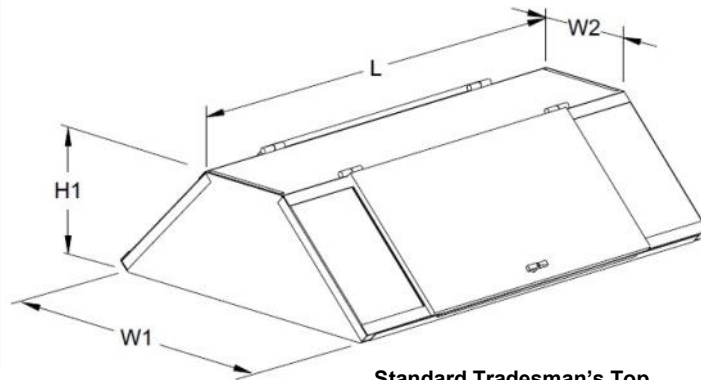

Standard Tradesman's Top

High Tradesman's Top

Specifications for Galvanised & Painted Tradesman's Trailer

Floor	Galvanised Checker Plate Zinc (Galvaneal)
Chassis	Galvanised Square Section
Drawbar	75 x 50 Galvanised RHS
Body Panels	Galvanised Zinc (Galvaneal) Steel
Coupling	Zinc Plated Quick Release Coupling
Springs	Slipper Springs
Axle	39mm Diameter Solid High Tensile Steel
Hubs	150mm Cast Steel Trailer Hubs
Bearings	Standard L.M. Series Holden
Wheels & Tyres	New 13' & 14"
Tie Rails	Square Tie Rails
Lights	LED
Jockey Wheel Clamp	Included

Size	H1	H2	L	W1	W2
6 x 4	515mm	785mm	1900mm	1300mm	430mm
7 x 4	515mm	785mm	2200mm	1300mm	430mm
7 x 5	670mm	1020mm	2200mm	1600mm	430mm
8 x 5	670mm	1020mm	2500mm	1600mm	430mm

Trailers 2000 Pty Limited
 Address: 10 Biondi Crescent, (P O Box 2) Beerwah Queensland, Australia 4519
 Telephone: 07 5494 6711 Fax: 07 5494 6666 Email: sales@trailers2000.com.au