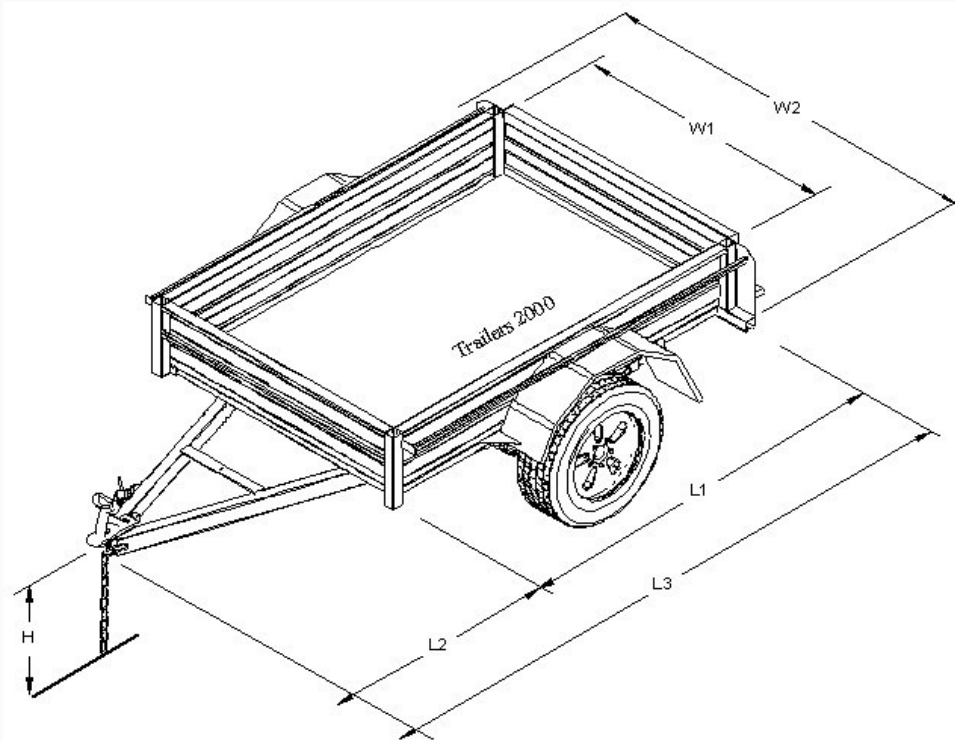

Specifications for Golf Buggy Trailer

Dimensions	8' x 4'6" (2400mm x 1350mm)
Floor	Galvanised Checker Plate
Chassis	Galvanised Square Section
Drawbar	75 x 50 Galvanised RHS
Body Panels	Zinc (Galvaneal) Steel
Coupling	Zinc Plated Quick Release Coupling
Springs	5 Leaf Slipper Springs
Axle	40mm Square Solid High Tensile Drop Axle
Hubs	150mm Cast Steel Trailer Hubs
Bearings	Standard L.M. Series Holden
Wheels & Tyres	14" Second Hand
Tilt	Manual Tilt
Ramp	Tailgate Ramp
Tie Rails	Square Tie Rails
Lights	LED
Jockey Wheel Clamp	Included