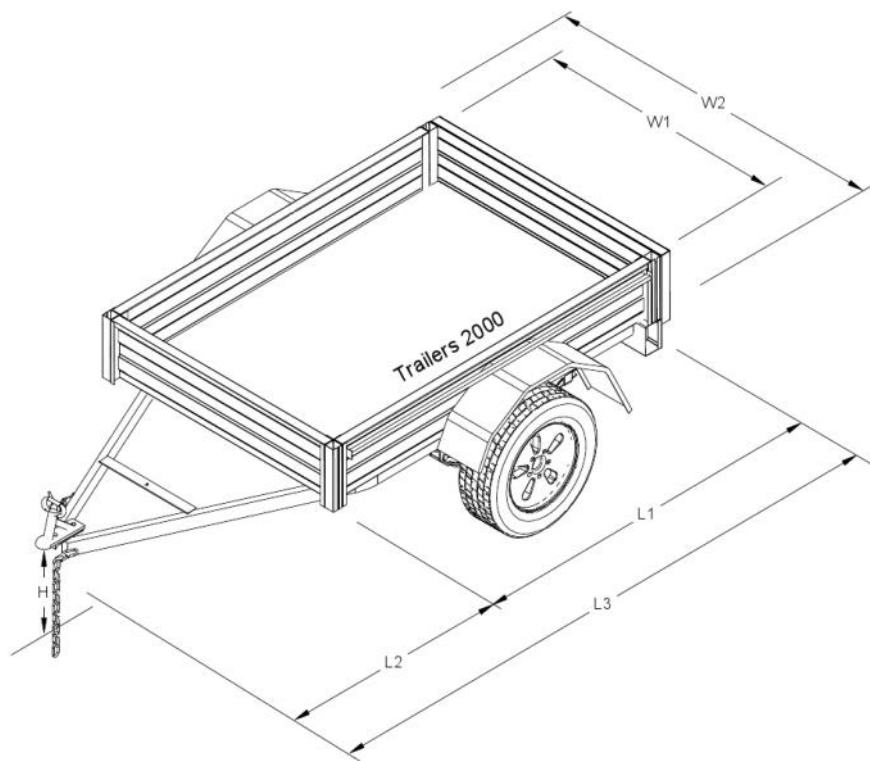

Specifications for Galvanised Box Trailer

Floor	Checker Plate Floor
Chassis	Galvanised Square Section
Drawbar	Galvanised RHS
Body Panels	Galvanised Steel
Tailgate	Hinged - Anti-Rattle Locks
Coupling	Zinc Plated Quick Release Coupling
Springs	Slipper Springs
Axles	39mm Diameter Solid High Tensile Steel
Hubs	150mm Cast Steel Trailer Hubs
Bearings	Standard L.M. Series Holden
Wheels & Tyres	13" New Wheels & Tyres - 5' Wide Trailers 14"
Tie Rails	Tie Rails Standard
Lights	LED
Jockey Wheel Clamp	Included

Size	H	L1	L2	L3	W1	W2
6 x 4	450mm	1800mm	930mm	2730mm	1200mm	1680mm
7 x 4	450mm	2100mm	1100mm	3200mm	1200mm	1680mm
7 x 5	450mm	2100mm	1250mm	3350mm	1500mm	1980mm
8 x 5	450mm	2400mm	1250mm	3650mm	1500mm	1980mm