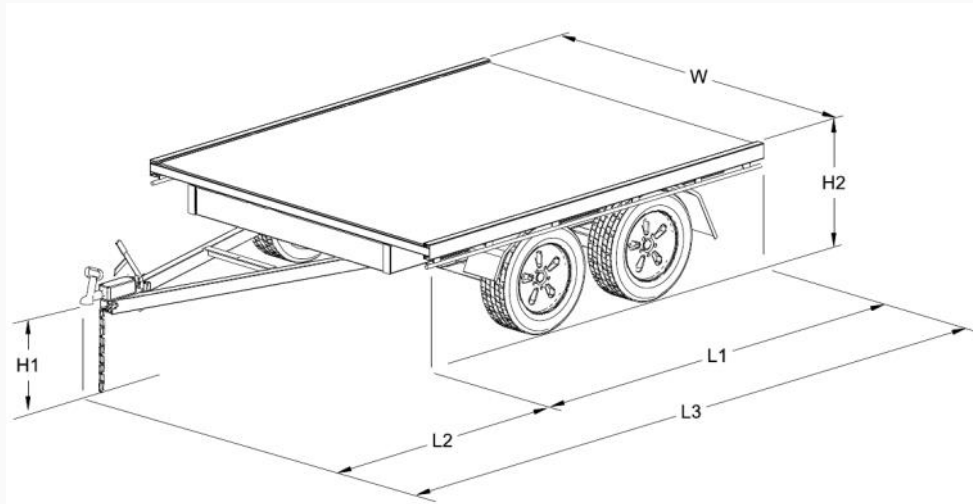

Specifications for Single and Tandem Axle Flat Deck Trailer

Floor	Galvanised Chequer Plate Floor
Chassis	Galvanised Full Chassis 50mm Square
Drawbar	Galvanised RHS or Channel
Side Channels	Galvanised Channel
Coupling	Zinc Plated Mechanical Override Coupling
Springs	5 Leaf Slipper Springs
Axles	39mm Dia or 40mm Square High Tensile Steel
Brakes	Mechanical Override Disc on Tandem Trailer
Hubs	150mm Cast Steel Trailer Hubs
Bearings	Standard L.M. Series Holden
Wheels & Tyres	13" and 14" New
Tie Rails	Tie Rails on Each Side
Lights	LED
Jockey Wheel	Included on Tandem

Size	Type	H1	H2	L1	L2	L3	W	GVM
6 x 4	Single	450mm	720mm	1800mm	1250mm	3050mm	1300mm	750kg
7 x 4	Single	450mm	720mm	2150mm	1340mm	3490mm	1300mm	750kg
8 x 5	Single	450mm	720mm	2500mm	1520mm	4020mm	1800mm	750kg
8 x 5	Tandem	450mm	720mm	2500mm	1520mm	4020mm	1800mm	2000kg
9 x 5	Tandem	450mm	720mm	2850mm	1550mm	4400mm	1800mm	2000kg
10 x 6	Tandem	450mm	720mm	3200mm	1500mm	4700mm	2400mm	2000kg
12 x 6	Tandem	450mm	720mm	3550mm	1500mm	5050mm	2400mm	2000kg