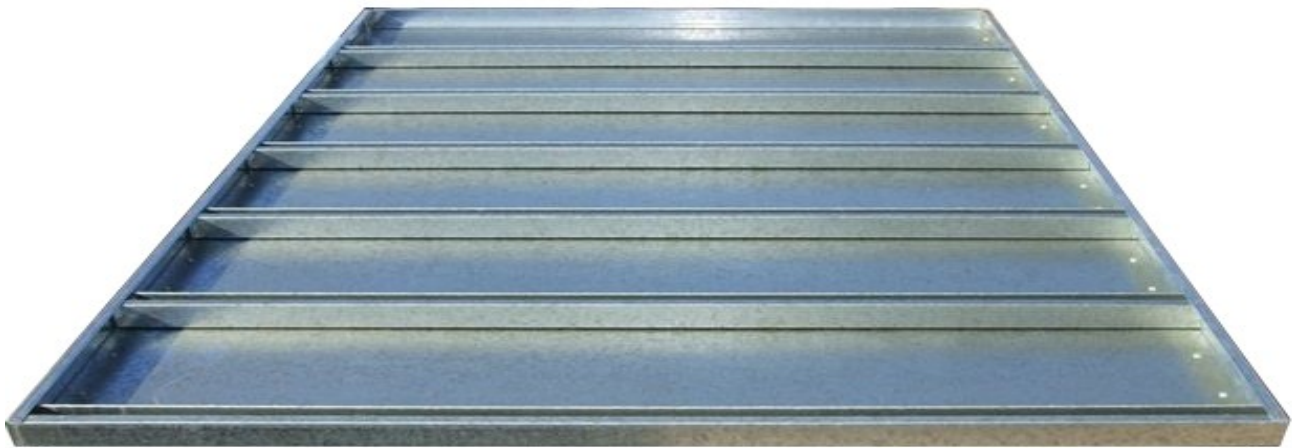

TRAILERS

2000™

www.trailers2000.com.au

750kg GVM

Uni Trailers

This very clever range of galvanized trailers offer exceptional value and can quickly adapt to suit many different purposes. The trailer is suitable for carrying motorcycles, machinery and equipment, lawn mowers, tanks and much more. This rust free* range of trailers is made from corrosion resistant gal steel, including the integral floor, chassis, and side channels. It gains its enormous strength from the amazing chassis which has a cross member every 300mm.

The clip panel very clever Australian design incorporating the floor and chassis in one. The strength of the floor is then even further increased by the addition of a chequer plate floor overlay. The heavy duty chassis and drawbar are made from galvanized steel profiles and unlike other profiles our profiles are galvanized inside and out where it really counts. This very clever design gives the trailers' chassis some outstanding qualities; Its strong, rust free, durable and long lasting.

Tel: 07 5494 6711 Fax: 07 5494 6666 Email: sales@trailers2000.com.au
Address: 10 Biondi Crescent, (P O Box 2) Beerwah, Qld 4519

TRAILERS

2000™

Specifications for Single Axle Uni Trailer

Floor	Flat Floor from Clip Panel
Chassis	Integral Chassis from Clip Panel
Drawbar	88mm Galvanized Channel Sections
Side Channels	157mm Galvanized Channel Sections
Coupling	Zinc Plated Quick Release Coupling
Springs	Slipper Springs
Axle	39mm Diameter Solid High Tensile Steel
Hubs	150mm Cast Steel Trailer Hubs
Bearings	Standard L.M. Series Holden
Wheels & Tyres	14/15" Second Hand
Tie Downs	Fixed Tie Points
Lights	Combination Lamps
Jockey Wheel Clamp	Included

OPTIONS FOR USE

Ride-On Mowers

Motorcycles

Quad Bikes

Tanks

Fixed Cage Option

Flat Deck Option

Size	H1	L1	L2	L3	W1	W2
6 x 4	450mm	1800mm	1250mm	3050mm	1200mm	1770mm
7 x 4	450mm	2150mm	1340mm	3490mm	1200mm	1770mm
7 x 5	450mm	2150mm	1380mm	3530mm	1500mm	2070mm
8 x 5	450mm	2500mm	1500mm	4000mm	1500mm	2070mm