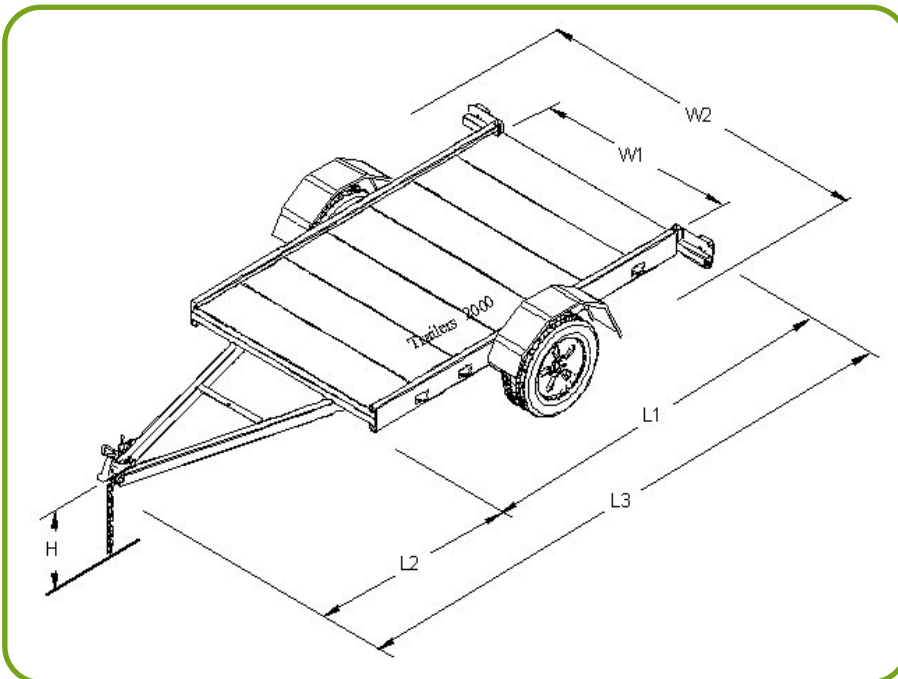

Tel: 07 5494 6711 Fax: 07 5494 6666 Email: sales@trailers2000.com.au
Address: 10 Biondi Crescent, (P O Box 2) Beerwah, Qld 4519

TRAILERS

2000™

Specifications for Single Axle Uni Trailer

Floor	Flat Floor from Clip Panel
Chassis	Integral Chassis from Clip Panel
Drawbar	88mm Galvanized Channel Sections
Side Channels	157mm Galvanized Channel Sections
Coupling	Zinc Plated Quick Release Coupling
Springs	Slipper Springs
Axle	39mm Diameter Solid High Tensile Steel
Hubs	150mm Cast Steel Trailer Hubs
Bearings	Standard L.M. Series Holden
Wheels & Tyres	14/15" Second Hand
Tie Downs	Fixed Tie Points
Lights	Combination Lamps
Jockey Wheel Clamp	Included

OPTIONS FOR USE

Ride-On Mowers

Motorcycles

Quad Bikes

Tanks

Fixed Cage Option

Flat Deck Option

Size	H1	L1	L2	L3	W1	W2
6 x 4	450mm	1800mm	1250mm	3050mm	1200mm	1770mm
7 x 4	450mm	2150mm	1340mm	3490mm	1200mm	1770mm
7 x 5	450mm	2150mm	1380mm	3530mm	1500mm	2070mm
8 x 5	450mm	2500mm	1500mm	4000mm	1500mm	2070mm

All Dimensions are Approximate