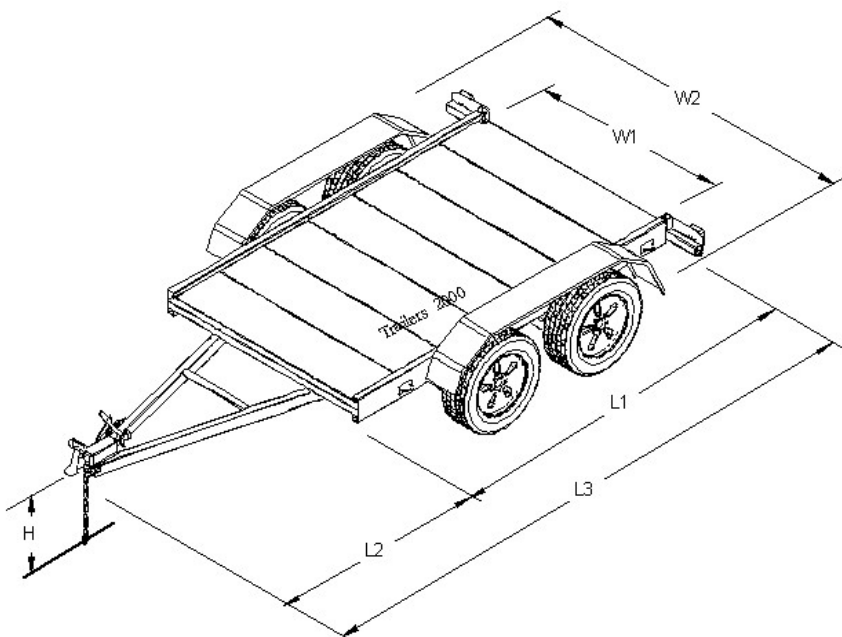

The clip panel very clever Australian design incorporating the floor and chassis in one. The strength of the floor is then even further increased by the addition of a chequer plate floor overlay. The heavy duty chassis and drawbar are made from galvanized steel profiles and unlike other profiles our profiles are galvanized inside and out where it really counts. This very clever design gives the trailers' chassis some outstanding qualities; Its strong, rust free, durable and long lasting.

Tel: 07 5494 6711 Fax: 07 5494 6666 Email: sales@trailers2000.com.au
Address: 10 Biondi Crescent, (P O Box 2) Beerwah, Qld 4519

TRAILERS

2000™

Specifications for Tandem Axle Uni Trailer

Floor	Flat Floor from Clip Panel
Chassis	Integral Chassis from Clip Panel
Drawbar	88mm Galvanized Channel Sections
Side Channels	157mm Galvanized Channel Sections
Coupling	Zinc Plated Mechanical Override Coupling
Springs	5 Leaf Slipper Springs
Axles	40mm Square Solid High Tensile Steel
Brakes	Mechanical Override Disc, Front Axle
Hubs	150mm Cast Steel Trailer Hubs
Bearings	Standard L.M. Series Holden
Wheels & Tyres	14/15" Second Hand
Tie Downs	Fixed Tie Points
Lights	Combination Lamps
Jockey Wheel	Included

OPTIONS FOR USE

Large Mowers

Machinery

Motorcycles & Quad Bikes

Tanks

Fixed Cage Option

Flat Deck Option

Size	H	L1	L2	L3	W1	W2
8 x 5	450mm	2500mm	1520mm	4020mm	1500mm	2070mm
9 x 5	450mm	2850mm	1550mm	4400mm	1500mm	2070mm
10 x 5	450mm	3200mm	1500mm	4700mm	1500mm	2070mm
10 x 6	450mm	3200mm	1500mm	4700mm	1800mm	2370mm
12 x 6	450mm	3550mm	1500mm	5050mm	1800mm	2370mm