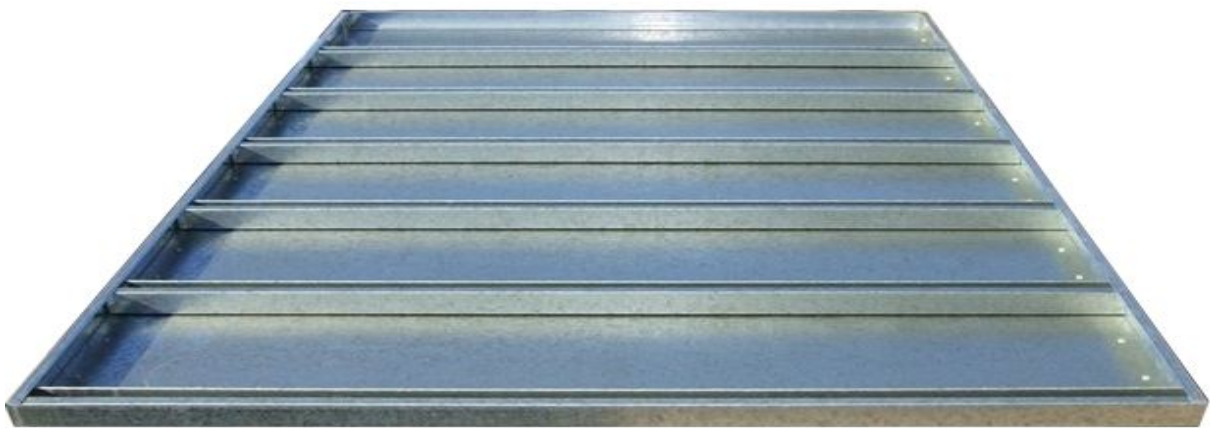

2000kg GVM

Tandem Uni Trailers

This very clever range of galvanized trailers offer exceptional value and can quickly adapt to suit many different purposes. The trailer is suitable for carrying machinery and equipment, lawn mowers, tanks and much more. This rust free* range of trailers is made from corrosion resistant gal steel, including the integral floor, chassis, and side channels. It gains its enormous strength from the amazing chassis which has a cross member every 300mm.

The clip panel very clever Australian design incorporating the floor and chassis in one. The strength of the floor is then even further increased by the addition of a chequer plate floor overlay. The heavy duty chassis and drawbar are made from galvanized steel profiles and unlike other profiles our profiles are galvanized inside and out where it really counts. This very clever design gives the trailers' chassis some outstanding qualities; Its strong, rust free, durable and long lasting.

Tel: 07 5494 6711 Fax: 07 5494 6666 Email: sales@trailers2000.com.au
Address: 10 Biondi Crescent, (P O Box 2) Beerwah, Qld 4519

TRAILERS

2000™

Specifications for Tandem Axle Uni Trailer

Floor	Flat Floor from Clip Panel
Chassis	Integral Chassis from Clip Panel
Drawbar	88mm Galvanized Channel Sections
Side Channels	157mm Galvanized Channel Sections
Coupling	Zinc Plated Mechanical Override Coupling
Springs	5 Leaf Slipper Springs
Axles	40mm Square Solid High Tensile Steel
Brakes	Mechanical Override Disc, Front Axle
Hubs	150mm Cast Steel Trailer Hubs
Bearings	Standard L.M. Series Holden
Wheels & Tyres	14/15" Second Hand
Tie Downs	Fixed Tie Points
Lights	Combination Lamps
Jockey Wheel	Included