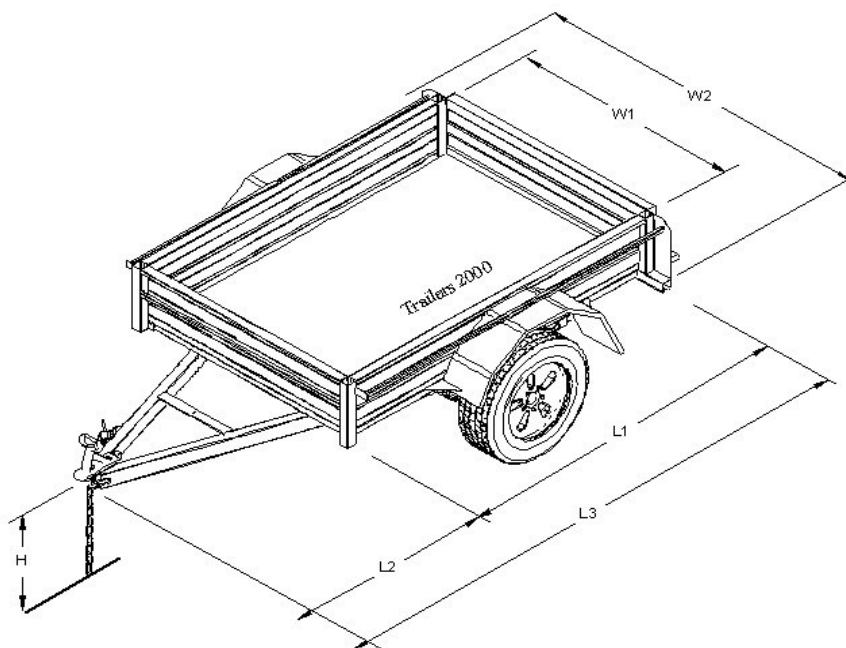

TRAILERS

2000™

Specifications for Single Axle Zinc Painted Trailer

| | |
|---------------------------|--|
| Floor | Flat or Chequer Plate Zinc (Galvaneal) |
| Chassis | Square Section from Zinc Galvaneal |
| Drawbar | 88mm Galvanized Channel Sections |
| Body Panels | 400mm High Zinc (Galvaneal) Steel |
| Coupling | Zinc Plated Quick Release Coupling |
| Springs | 5 Leaf Slipper Springs |
| Axle | 45mm Square Solid High Tensile Steel |
| Hubs | 200mm Cast Steel Trailer Hubs |
| Bearings | Slimline |
| Wheels & Tyres | 16" Second Hand |
| Tie Rails | Square Tie Rails |
| Lights | Combination Lamps |
| Jockey Wheel Clamp | Included |

OPTIONS:

Jockey Wheels

Spare Wheel

Racks

Shackle Springs

Off Road Coupling

Jerry can Holders

Gas Bottle Holders

| Size | H | L1 | L2 | L3 | W1 | W2 |
|-------|-------|--------|--------|--------|--------|--------|
| 6 x 4 | 500mm | 1800mm | 1580mm | 3380mm | 1200mm | 1720mm |
| 7 x 4 | 500mm | 2100mm | 1560mm | 3660mm | 1200mm | 1720mm |
| 7 x 5 | 500mm | 2100mm | 1500mm | 3600mm | 1500mm | 2020mm |
| 8 x 5 | 500mm | 2400mm | 1500mm | 3900mm | 1500mm | 2020mm |