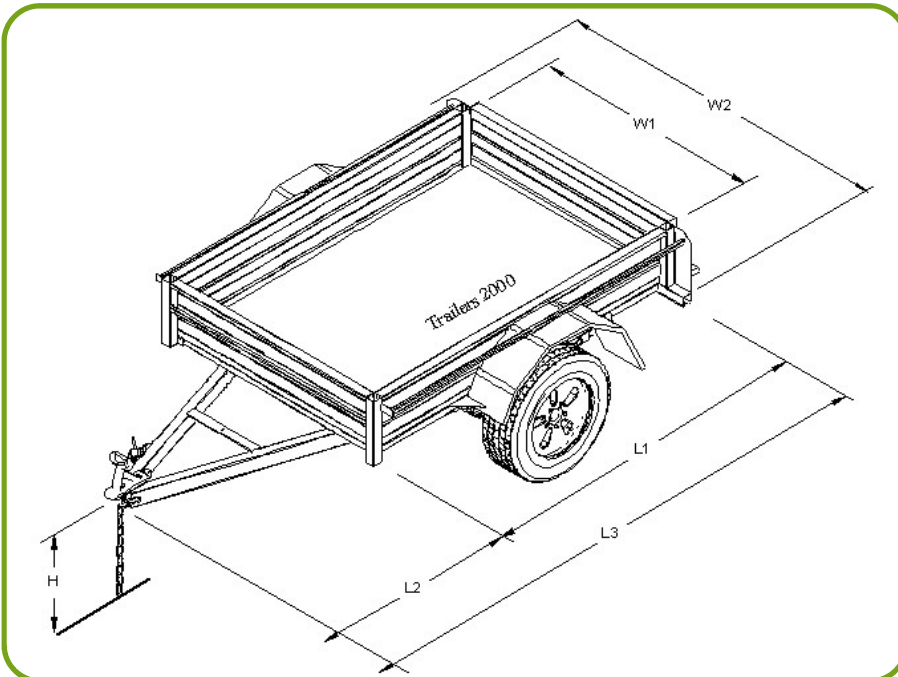

Tel: 07 5494 6711 Fax: 07 5494 6666 Email: sales@trailers2000.com.au
Address: 10 Biondi Crescent, (P O Box 2) Beerwah, Qld 4519

TRAILERS

2000™

Specifications for Golf Buggy Trailer

Dimensions	8' x 4'6" (2400mm x 1350mm)
Floor	Chequer Plate Sheet
Chassis	Square Section from Zinc Galvaneal
Drawbar	88mm Galvanized Channel Sections
Body Panels	Zinc (Galvaneal) Steel
Coupling	Zinc Plated Quick Release Coupling
Springs	5 Leaf Slipper Slipper Springs
Axle	40mm Square Solid High Tensile Drop Axle
Hubs	150mm Cast Steel Trailer Hubs
Bearings	Standard L.M. Series Holden
Wheels & Tyres	14" Second Hand
Tilt	Manual Tilt
Ramp	Tailgate Ramp
Tie Rails	Square Tie Rails
Lights	Combination Lamps
Jockey Wheel Clamp	Included

OPTIONS

Jockey Wheels

Spare Wheel

Size	H	L1	L2	L3	W1	W2
8 x 4'6"	450mm	2400mm	1350mm	3750mm	1350mm	1820mm