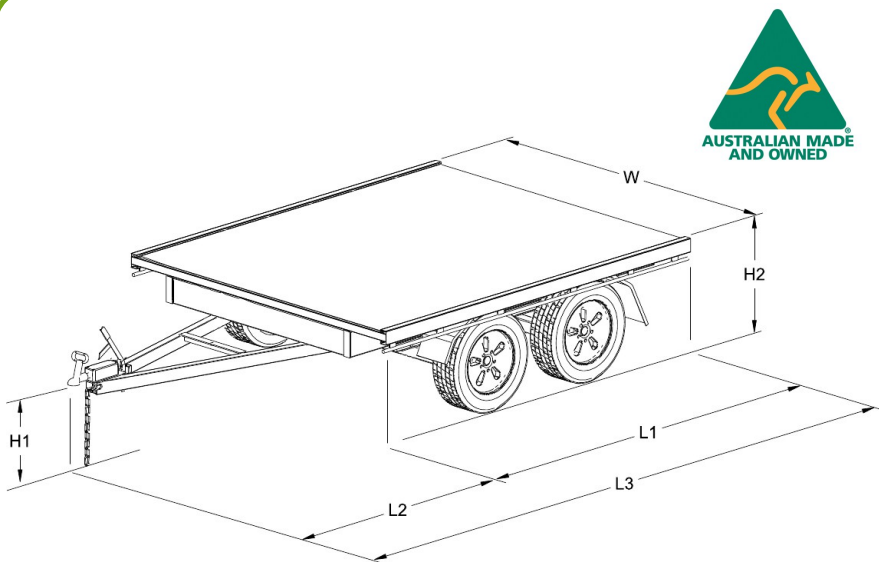

OPTIONS FOR USE

Palletized Loads

Machinery

Motorcycles & Quad Bikes

Tanks

Size	Type	H1	H2	L1	L2	L3	W	GVM
6 x 4	Single	450mm	720mm	1800mm	1250mm	3050mm	1300mm	1200kg
7 x 4	Single	450mm	720mm	2150mm	1340mm	3490mm	1300mm	1200kg
8 x 5	Single	450mm	720mm	2500mm	1520mm	4020mm	1800mm	1500kg
8 x 5	Tandem	450mm	720mm	2500mm	1520mm	4020mm	1800mm	2000kg
9 x 5	Tandem	450mm	720mm	2850mm	1550mm	4400mm	1800mm	2000kg
10 x 6	Tandem	450mm	720mm	3200mm	1500mm	4700mm	2400mm	2000kg
12 x 6	Tandem	450mm	720mm	3550mm	1500mm	5050mm	2400mm	2000kg

All Dimensions are Approximate